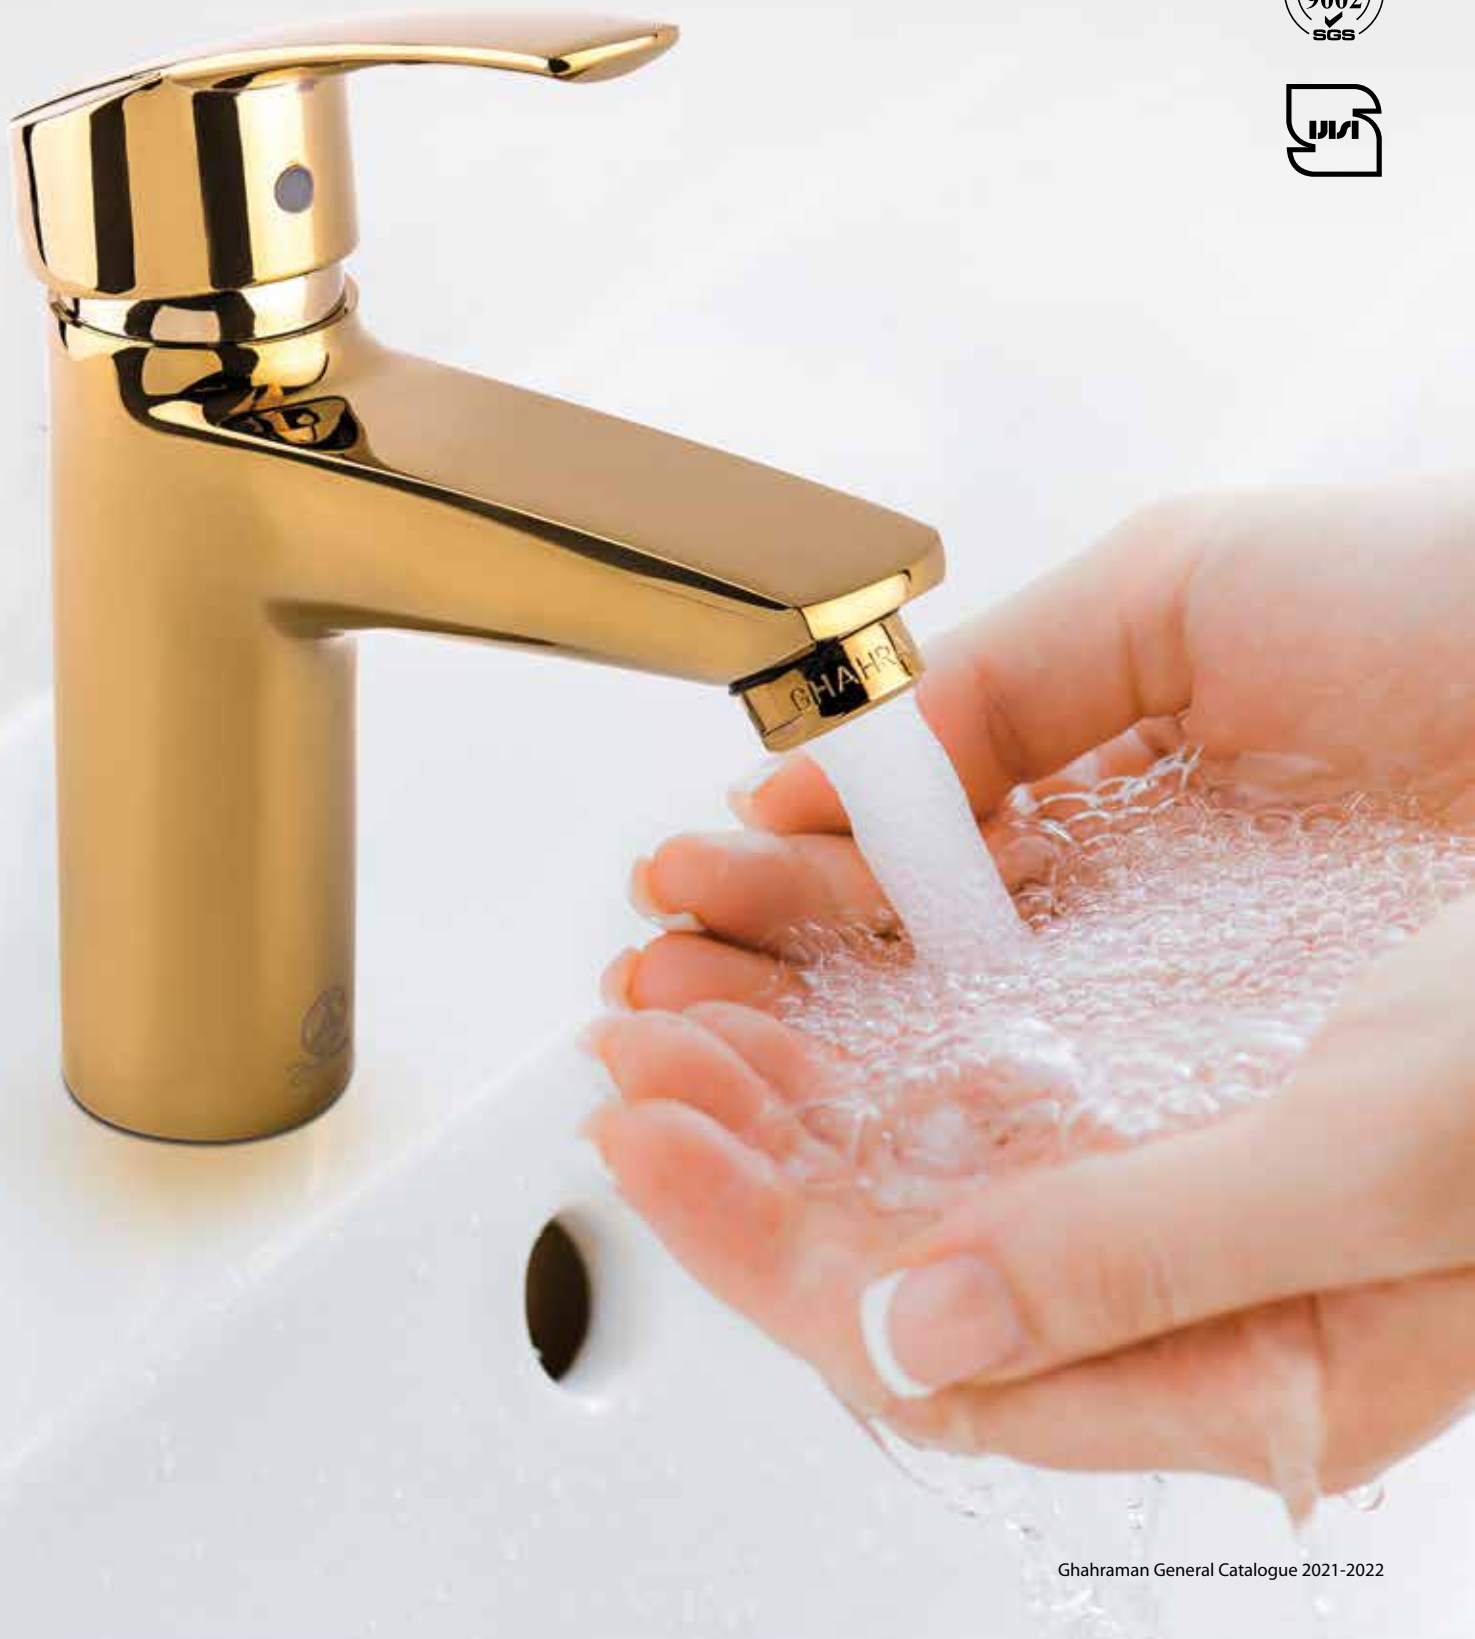

BAHADOR

NEW!

5
YEARS
GUARANTEE

10
YEARS
AFTER SALES
SERVICE