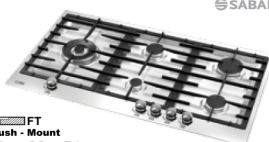

518 - S **NEW**

Size: 91 x 51 cm
Cut Out : 880 x 480 mm

531 - S

Size: 89 x 51 cm
Cut Out : 865 x 490 mm

532 - S

Size: 89 x 51 cm
Cut Out : 865 x 490 mm

531 - SF

FT
Flush - Mount
Size: 89 x 51 cm
Cut Out : 865 x 485 mm