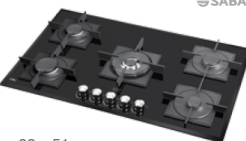

527 - G

Size: 88 x 51 cm
Cut Out : 840 x 480 mm