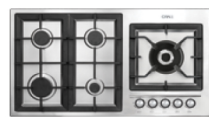

Built-in Stainless Steel Hob

IS9506 **NEW**

Size: 89 x 51 cm
Cut Out : 865 x 490 mm

IS9507 **NEW**

Size: 89 x 51 cm
Cut Out : 865 x 490 mm

IS9505 **NEW**

Size: 91 x 51 cm
Cut Out : 880 x 480 mm

IS9504 **NEW**