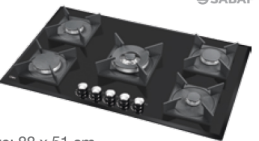

527 - GC

Size: 88 x 51 cm
Cut Out : 840 x 480 mm